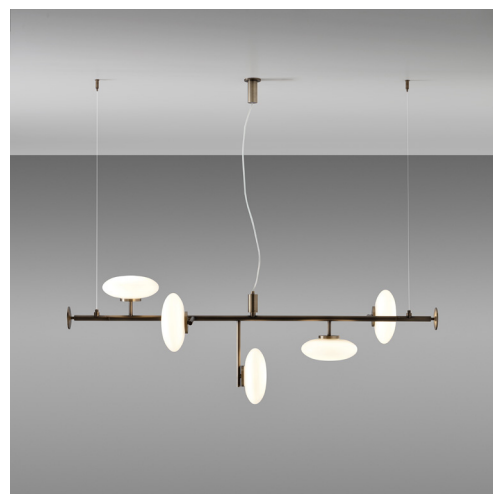

TECHNICAL SHEET

1307-24 MAXI

Mounting: Sospensione / Suspension

Environment: Indoor - IP20

Materials: Metallo / Metal

Voltage: 220-240V 50/60Hz

Source: LED 6 x 10W - CRI=80

Color Temperature: 3000K / 2700K

Lighting Control: Dimmable phase cut

1307-23 LARGE

Mounting: Sospensione / Suspension

Environment: Indoor - IP20

Materials: Metallo / Metal

Voltage: 220-240V 50/60Hz

Source: LED 6 x 10W - 3000K - CRI=80

Color Temperature: 3000K / 2700K

Lighting Control: Dimmable phase cut

1307-20 HORIZONTAL

Mounting: Sospensione / Suspension

Environment: Indoor - IP20

Materials: Bronzo e Metallo / Bronze and Metal

Voltage: 220-240V 50/60Hz

Color Temperature: 3000K 2700K

Source: LED 5 x 6W - 3000K - CRI=90

1307-24

Ø125 x H159

3 vetri ø 40
3 vetri ø 30
3 glasses ø 40
3 glasses ø 30

1307-23

Ø125 x H85

3 vetri ø 40, 3 vetri ø 30
3 glasses ø 40, 3 glasses ø 30

1307-20