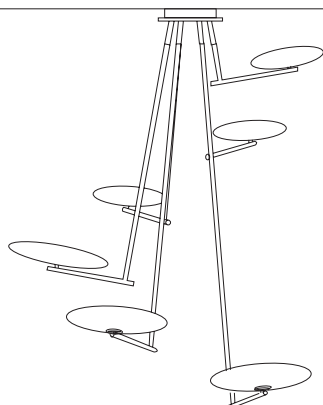

Lighting Control: Dimmable phase cut

1307-23 LARGE

Mounting: Sospensione / Suspension

Environment: Indoor - IP20

Materials: Metallo / Metal

Voltage: 220-240V 50/60Hz

Source: LED 6 x 10W - 3000K - CRI=80

Color Temperature: 3000K / 2700K

Lighting Control: Dimmable phase cut

1307-20 HORIZONTAL

Mounting: Sospensione / Suspension

Environment: Indoor - IP20

Materials: Bronzo e Metallo / Bronze and Metal

Voltage: 220-240V 50/60Hz

Color Temperature: 3000K 2700K

Source: LED 5 x 6W - 3000K - CRI=90

1307-24

Ø125 x H159

3 vetri ø 40
3 vetri ø 30
3 glasses ø 40
3 glasses ø 30

1307-23

Ø125 x H85

3 vetri ø 40, 3 vetri ø 30
3 glasses ø 40, 3 glasses ø 30

1307-20

L130 x W63 x H48

5 vetri ø 20
5 glasses ø 20

Finiture / Finishes

Struttura / Structure

Nero opaco
Matt black

Bronzo spazzolato
Brushed bronze

Vetro / Glass

Bianco acidato
Acid-etched white