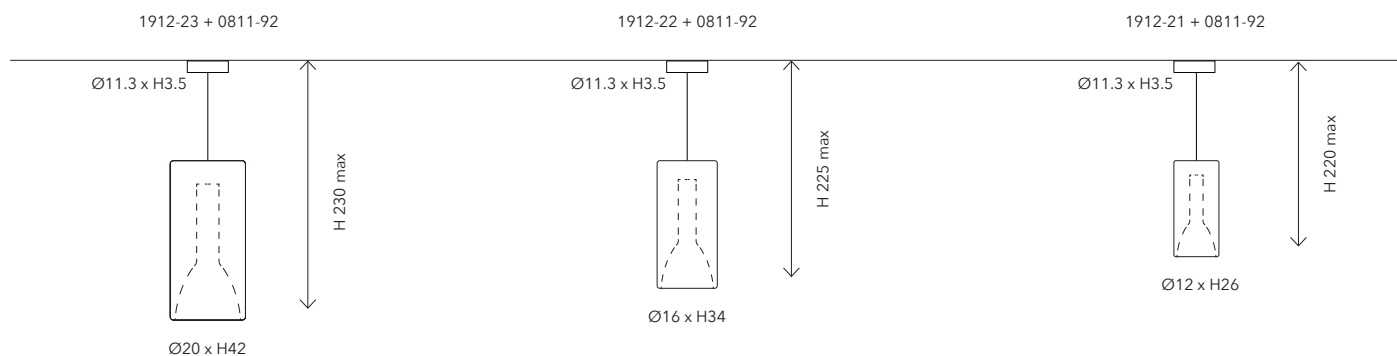

TECHNICAL SHEET

1912-23 LARGE

Mounting: Sospensione / Suspension

Environment: Indoor - IP20

Materials: Vetro / Glass

Voltage: 220-240V 50/60Hz

Source: Bulb 1 x 10W LED - E27

Lumen*: oro /gold 474lm
blu / blue 499lm

Cable RAL: 7013

1912-22 MEDIUM

Mounting: Sospensione / Suspension

Environment: Indoor - IP20

Materials: Vetro / Glass

Voltage: 220-240V 50/60Hz

Source: Bulb 1 x 10W LED - E27

Lumen*: oro /gold 514lm
blu / blue 540lm

Cable RAL: 7013

1912-21 SMALL

Mounting: Sospensione / Suspension

Environment: Indoor - IP20

Materials: Vetro / Glass

Voltage: 220-240V 50/60Hz

Source: Bulb 1 x 5W - LED E14

Lumen**: oro /gold 229lm
blu / blue 241lm

Cable RAL: 7013

* con lampadina / with bulb 10W LED E27

** con lampadina / with bulb 5W LED E14

Rosoni / Canopies

0811-92 CANOPY TYPE A

Mounting: A soffitto / Ceiling

Environment: Indoor - IP20

Materials: Metallo / Metal

Voltage: 220-240V 50/60Hz

Lighting Control: on-off / dimmable DALI

0811-93 CANOPY TYPE A RECESSED

Mounting: Incasso / Recessed

Environment: Indoor - IP20

Materials: Metallo / Metal

Voltage: 220-240V 50/60Hz

**lampade installabili su pistre type A /
lamps installable on plates type A**