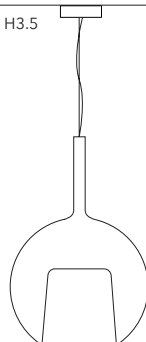

Lampadina inclusa / included bulb

12W - 230V - E27 LED dimmable - 2700K - 1521lm

0811-24 + 0811-94

Ø11.3 x H3.5