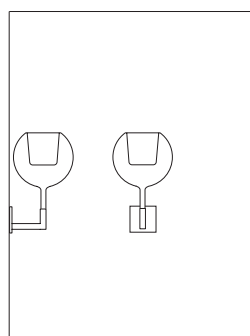

* con lampadina / with bulb 10W LED E27
 ** con lampadina / with bulb 5W LED E14

0811-30 MINI

Mounting: Applique / Wall lamp
 Environment: Indoor - IP20
 Materials: Vetro / Glass
 Voltage: 220-240V 50/60Hz
 Source: Bulb 1x4W - G9 LED
 Lumen: 4ever / rose gold 122lm
 silver / gold 136lm
 black 109lm
 transparent 233lm

0811-10

Ø38 x H180

0811-31

Ø25 x W28 x H44

0811-30

Ø13 x W15 x 28

Finiture / Finishes

Vetri specchiati / Mirroring Glass - Rosoni / Canopies