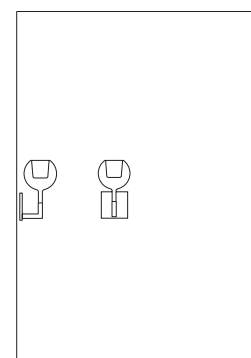

* con lampadina / with bulb 10W LED E27
 ** con lampadina / with bulb 5W LED E14

0811-30 MINI

Mounting: Applique / Wall lamp
 Environment: Indoor - IP20
 Materials: Vetro / Glass
 Voltage: 220-240V 50/60Hz
 Source: Bulb 1x4W - G9 LED
 Lumen: 4ever / rose gold 122lm
 silver / gold 136lm
 black 109lm
 transparent 233lm

0811-10

Ø38 x H180

0811-31

Ø25 x W28 x H44

0811-30

Ø13 x W15 x 28

Finiture / Finishes

Vetri specchiati / Mirroring Glass - Rosoni / Canopies