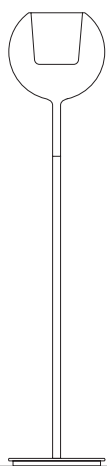

TECHNICAL SHEET

0811-10

Mounting: Lampada da terra / Floor lamp
 Environment: Indoor - IP20
 Materials: Metallo e Vetro / Metal and Glass
 Voltage: 220-240V 50/60Hz
 Source: Bulb 1x max 10W - E27 LED
 Lumen: 4ever / rose gold 553lm
 silver / gold 614lm
 black 491lm
 transparent 909lm

Lighting Control: Dimmer on cable

0811-31 MEDIUM

Mounting: Applique / Wall lamp
 Environment: Indoor - IP20
 Materials: Vetro / Glass
 Voltage: 220-240V 50/60Hz
 Source: Bulb 1x5W - E14 LED
 Lumen: 4ever / rose gold 380lm
 silver / gold 422lm
 black 337lm
 trasparente 625lm

* con lampadina / with bulb 10W LED E27
 ** con lampadina / with bulb 5W LED E14

0811-30 MINI

Mounting: Applique / Wall lamp
 Environment: Indoor - IP20
 Materials: Vetro / Glass
 Voltage: 220-240V 50/60Hz
 Source: Bulb 1x4W - G9 LED
 Lumen: 4ever / rose gold 122lm
 silver / gold 136lm
 black 109lm
 transparent 233lm

0811-10

Ø38 x H180

0811-31

Ø25 x W28 x H44

0811-30

Ø13 x W15 x 28

Finiture / Finishes

Vetri specchiati / Mirroring Glass - Rosoni / Canopies